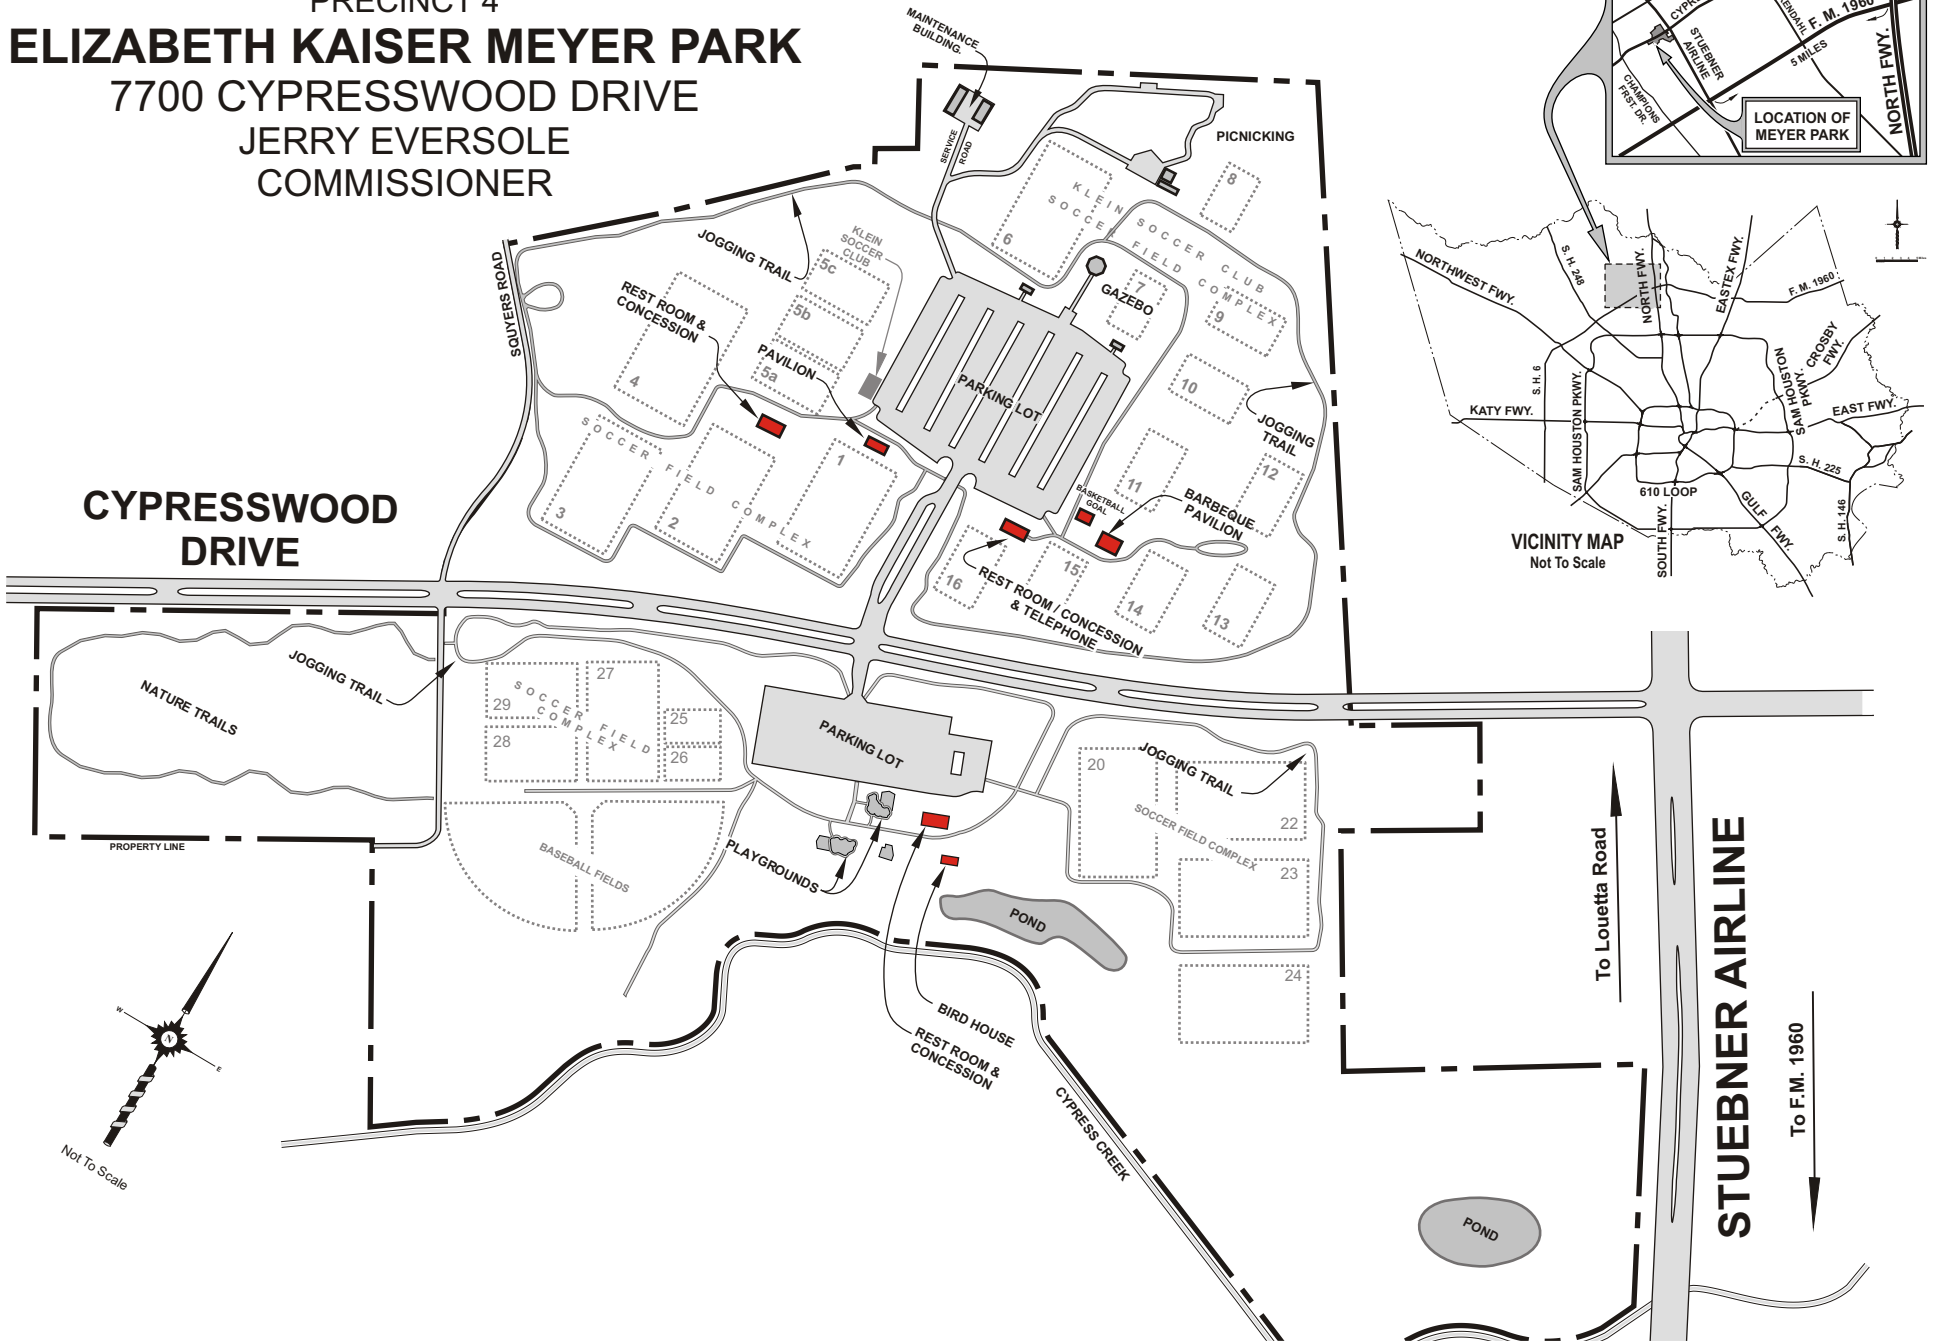

HARRIS COUNTY  
PRECINCT 4

# ELIZABETH KAISER MEYER PARK

7700 CYPRESSWOOD DRIVE

JERRY EVERSOLE  
COMMISSIONER

INSET MAP  
Not To Scale

VICINITY MAP  
Not To Scale

CYPRESSWOOD  
DRIVE

To Louetta Road

STUEBNER AIRLINE